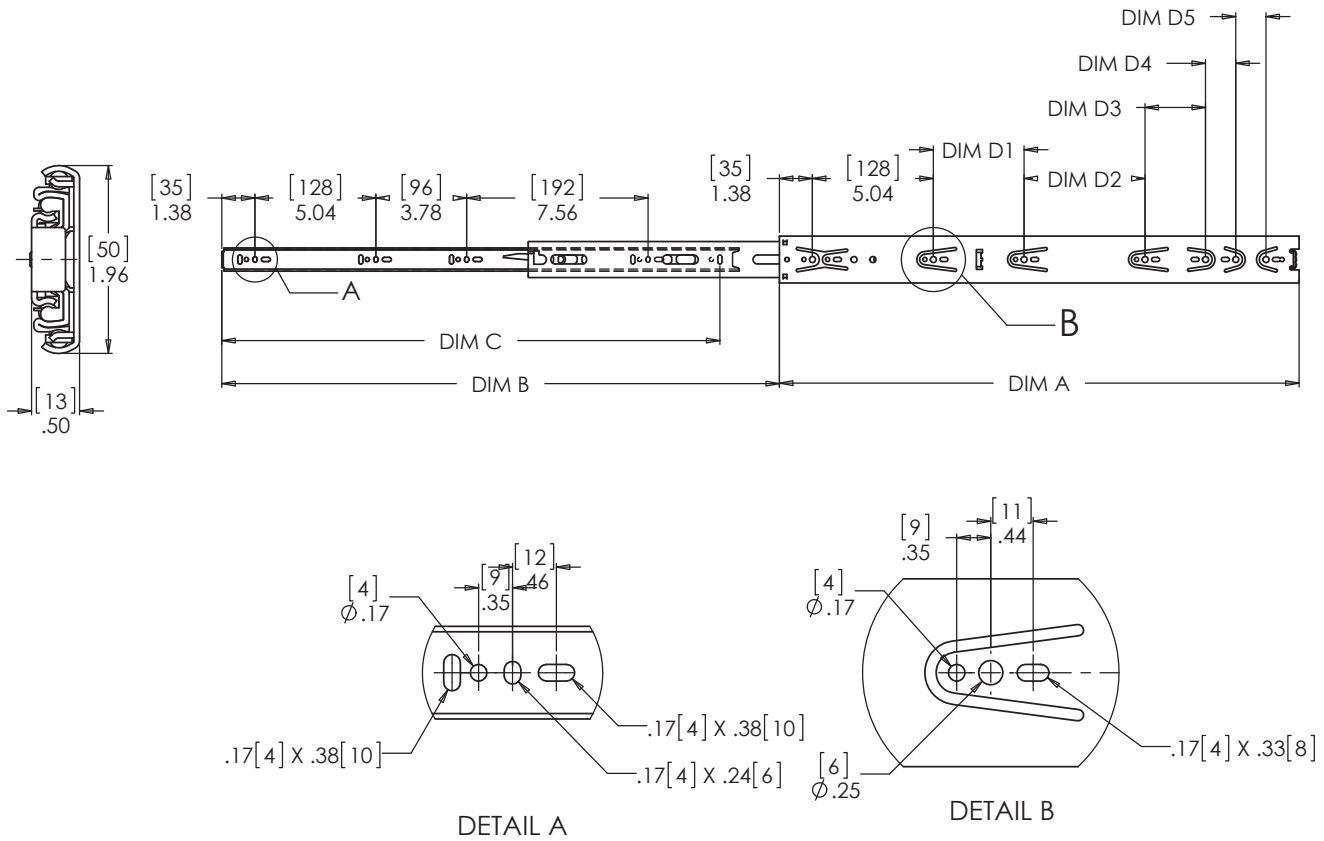

130 lbs. Drawer Slides

12" to 28" 130lbs. Drawer Slides

130lbs. Full Extension Drawer Slides

Part Number	Length	Weight/Pair	A	B	C	D1	D2	D3	D4	D5
520-1260800	12"	2.40lbs / 1.09kg	11.81" [300]	13.27"	9.52"	3.78"				
520-1460800	14"	2.90lbs / 1.32kg	13.78" [350]	15.35"	11.50"	3.78"				
520-1660800	16"	3.20lbs / 1.45kg	15.75" [400]	17.32"	13.46"	3.78"	3.78"			
520-1860800	18"	3.65lbs / 1.66kg	17.72" [450]	19.29"	15.43"	3.78"	3.78"			
520-2060800	20"	4.05lbs / 1.84kg	19.68" [500]	21.06"	17.40"	3.78"	5.04"	2.52"		
520-2260800	22"	4.50lbs / 2.04kg	21.65" [550]	23.23"	19.37"	3.78"	5.04"	2.52"	1.26"	1.26"
520-2460800	24"	4.95lbs / 2.25kg	23.62" [600]	25.20"	21.34"	3.78"	5.04"	3.78"	1.26"	1.26"
520-2660800	26"	5.40lbs / 2.45kg	25.59" [650]	27.13"	23.31"	3.78"	5.04"	6.30"	1.26"	1.26"
520-2860800	28"	5.75lbs / 2.61kg	27.55" [700]	29.13"	25.28"	3.78"	5.04"	7.56"	1.26"	1.26"