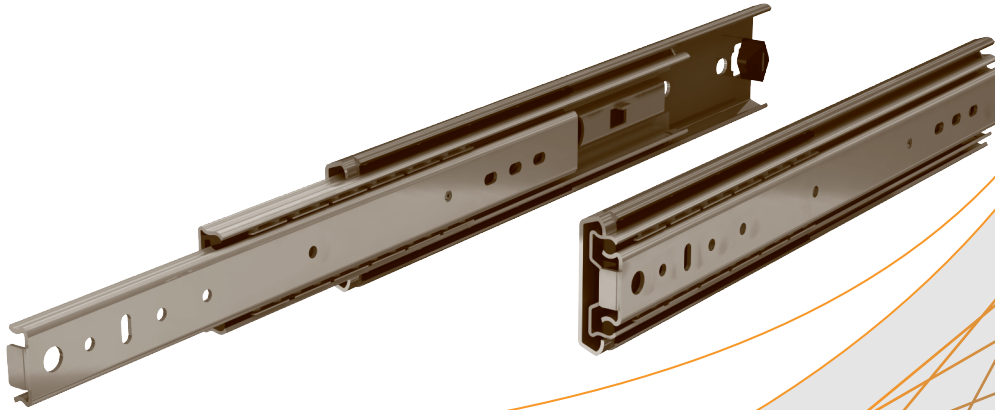

THREE STAGE-FULL EXTENSIONS-BALL BEARING-100LBS CAPACITY-250LBS CAPACITY-DETENT CLOSE

DRAWER SLIDES

15

TCH drawer slides are available in 100lbs./pair 130lbs./pair or 250lbs./pair load capacity. All of our slides are 3 stage, full extension, with over travel.

The inner rail is equipped with a quick release mechanism so that it can be separated for installation and removal of the drawer or sliding shelf. The slide has a hold-in feature that prevents the drawer slide from opening accidentally.

These slides are made in an all steel construction with high precision hardened steel ball bearings and zinc plated for corrosion resistance.

100 lbs. Drawer Slides

10" to 28" 100lbs. Drawer Slides
 100lbs. Full Extension Drawer Slides

Part Number	Length	Weight/Pair	A	B	C	D	E	F	G	H	I
520-1045800	10"	1.67lbs / .76kg	1.25"	-	5.87"	8.31"	10.00"	-	-	-	-
520-1245800	12"	1.98lbs / .90kg	1.25"	5.00"	7.75"	10.12"	12.18"	-	-	-	-
520-1445800	14"	2.31lbs / 1.05kg	1.25"	5.00"	8.18"	11.37"	14.25"	-	-	-	-
520-1645800	16"	2.66lbs / 1.21kg	1.25"	6.25"	9.18"	13.81"	16.12"	11.12"	12.75"	-	-
520-1845800	18"	3.00lbs / 1.36kg	1.25"	7.50"	10.00"	15.12"	18.06"	14.12"	15.25"	-	-
520-2045800	20"	3.28lbs / 1.49kg	1.25"	8.81"	11.00"	17.62"	20.06"	14.12"	15.25"	16.62"	17.75"
520-2245800	22"	3.55lbs / 1.61kg	1.25"	8.88"	12.37"	18.87"	22.12"	14.12"	15.25"	16.62"	17.75"
520-2445800	24"	4.02lbs / 1.82kg	1.25"	10.10"	13.37"	21.43"	24.12"	14.12"	15.25"	19.00"	20.25"
520-2645800	26"	4.47lbs / 2.03kg	1.25"	11.31"	13.50"	22.62"	25.50"	14.00"	15.25"	19.00"	20.25"
520-2845800	28"	4.92lbs / 2.23kg	1.25"	11.31"	14.12"	23.90"	27.31"	15.25"	16.50"	22.81"	24.06"