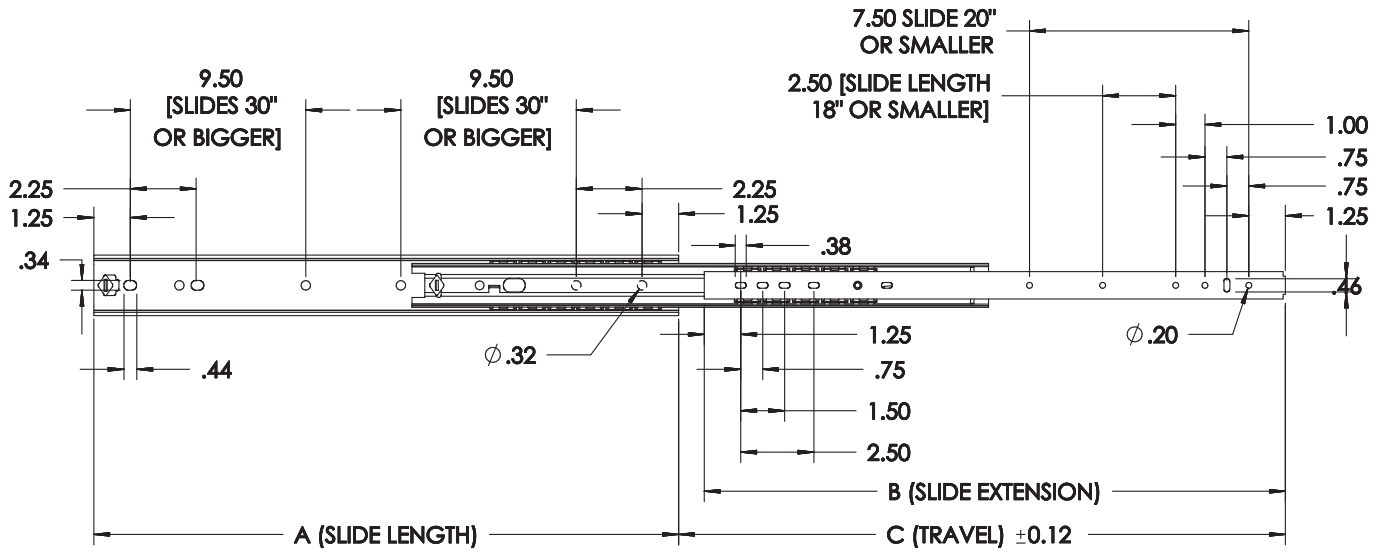

250 lbs. Drawer Slides

12" to 28" and 36" 250lbs. Drawer Slides

250lbs. Full Extension Drawer Slides

Part Number	Length	Weight/Pair	A	B	C
520-12113800	12"	3.56lbs / 1.62kg	12"	11.88"	12.75"
520-14113800	14"	4.46lbs / 2.03kg	14"	13.88"	14.75"
520-16113800	16"	5.36lbs / 2.43kg	16"	15.88"	16.75"
520-18113800	18"	6.08lbs / 2.76kg	18"	17.88"	18.75"
520-20113800	20"	6.75lbs / 3.07kg	20"	19.88"	20.75"
520-22113800	22"	7.46lbs / 3.38kg	22"	21.88"	22.75"
520-24113800	24"	8.16lbs / 3.70kg	24"	23.88"	24.75"
520-26113800	26"	8.86lbs / 4.02kg	26"	25.88"	26.75"
520-28113800	28"	9.56lbs / 4.34kg	28"	27.88"	28.75"
520-36113800	36"	12.35lbs / 5.60kg	36"	35.88"	36.75"