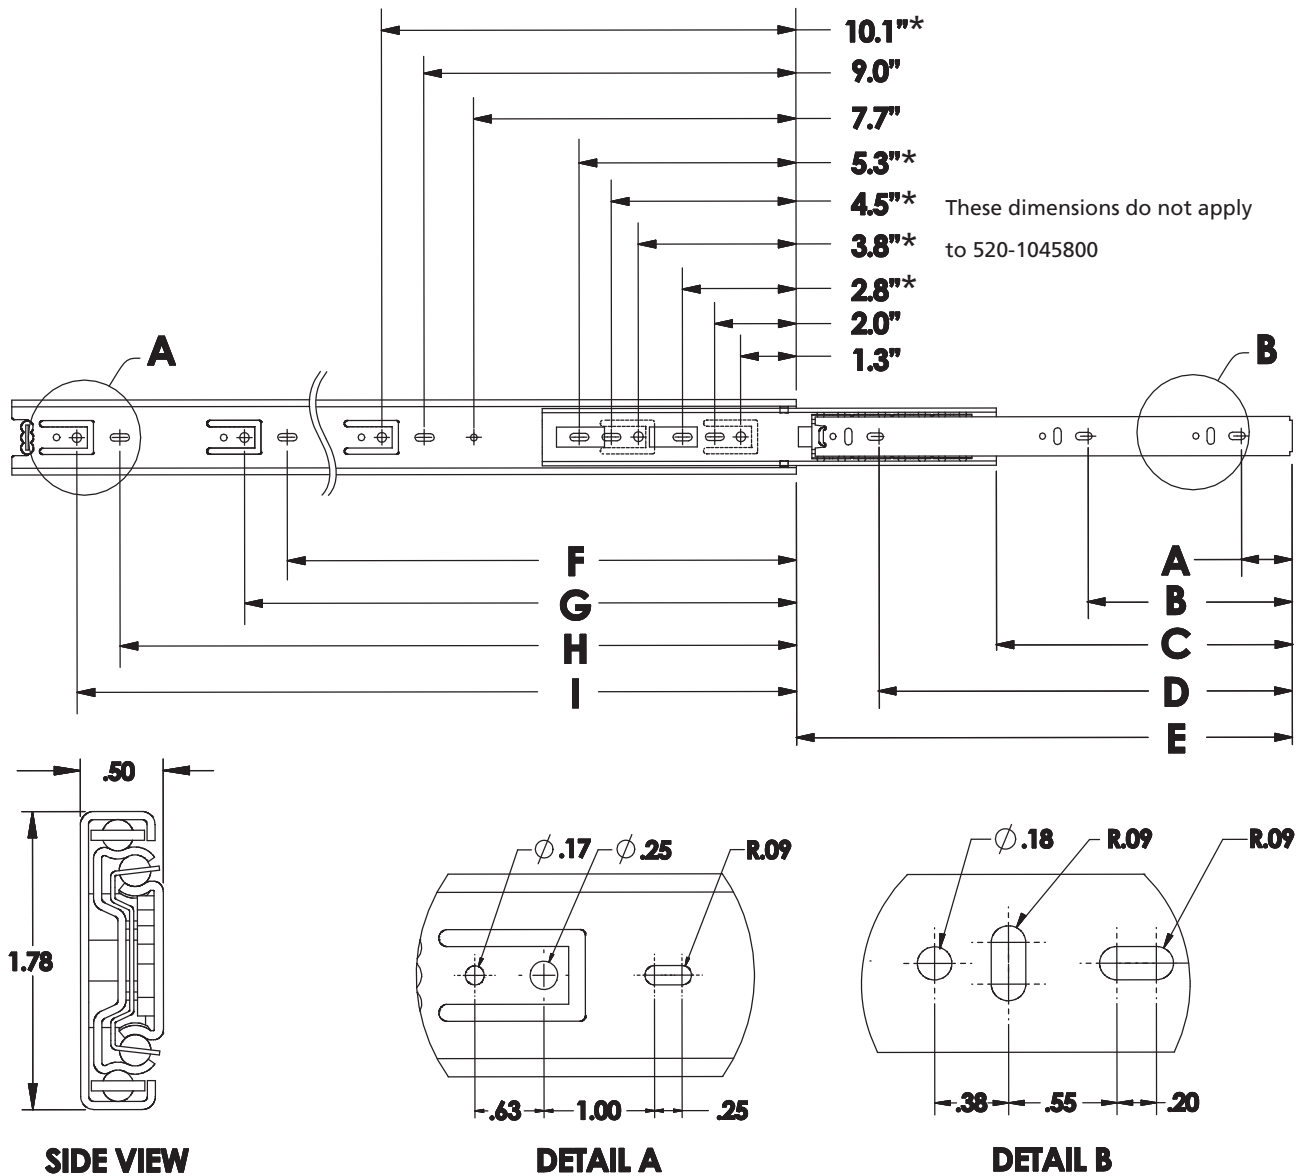

THREE STAGE-FULL EXTENSIONS-BALL BEARING-100LBS CAPACITY-250LBS CAPACITY-DETENT CLOSE

DRAWER SLIDES

15

TCH drawer slides are available in 100lbs./pair 130lbs./pair or 250lbs./pair load capacity. All of our slides are 3 stage, full extension, with over travel.

The inner rail is equipped with a quick release mechanism so that it can be separated for installation and removal of the drawer or sliding shelf. The slide has a hold-in feature that prevents the drawer slide from opening accidentally.

These slides are made in an all steel construction with high precision hardened steel ball bearings and zinc plated for corrosion resistance.

100 lbs. Drawer Slides

10" to 28" 100lbs. Drawer Slides
 100lbs. Full Extension Drawer Slides

Part Number	Length	Weight/Pair	A	B	C	D	E	F	G	H	I
520-1045800	10"	1.67lbs / .76kg	1.25"	-	5.87"	8.31"	10.00"	-	-	-	-
520-1245800	12"	1.98lbs / .90kg	1.25"	5.00"	7.75"	10.12"	12.18"	-	-	-	-
520-1445800	14"	2.31lbs / 1.05kg	1.25"	5.00"	8.18"	11.37"	14.25"	-	-	-	-
520-1645800	16"	2.66lbs / 1.21kg	1.25"	6.25"	9.18"	13.81"	16.12"	11.12"	12.75"	-	-
520-1845800	18"	3.00lbs / 1.36kg	1.25"	7.50"	10.00"	15.12"	18.06"	14.12"	15.25"	-	-
520-2045800	20"	3.28lbs / 1.49kg	1.25"	8.81"	11.00"	17.62"	20.06"	14.12"	15.25"	16.62"	17.75"
520-2245800	22"	3.55lbs / 1.61kg	1.25"	8.88"	12.37"	18.87"	22.12"	14.12"	15.25"	16.62"	17.75"
520-2445800	24"	4.02lbs / 1.82kg	1.25"	10.10"	13.37"	21.43"	24.12"	14.12"	15.25"	19.00"	20.25"
520-2645800	26"	4.47lbs / 2.03kg	1.25"	11.31"	13.50"	22.62"	25.50"	14.00"	15.25"	19.00"	20.25"
520-2845800	28"	4.92lbs / 2.23kg	1.25"	11.31"	14.12"	23.90"	27.31"	15.25"	16.50"	22.81"	24.06"